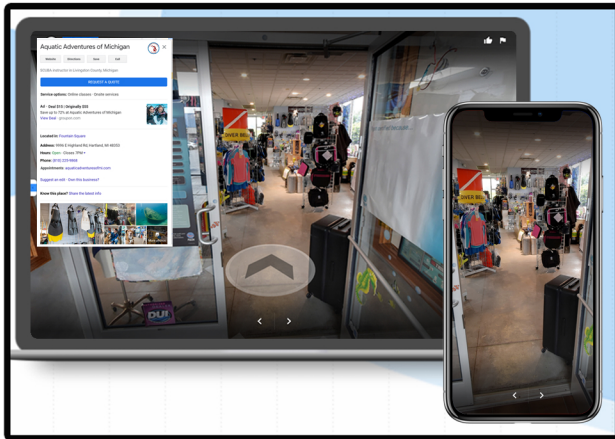

# SMALL BUSINESS 360 TOUR AND VIDEO COMMERCIAL PACKAGES

- |   |         |
|---|---------|
| 1. 360 PHOTOGRAPHY VIRTUAL TOUR BASE PACKAGE                    | \$325   |
| 2. VIDEO COMMERCIAL BASE PACKAGE                                | \$325   |
| 3. LOGO AND GRAPHIC BRANDING USAGE                              | \$150   |
| 4. EDITING ADDITIONAL FOOTAGE                                   | \$200   |
| 5. UP TO 2 HOURS SEPARATE DAY OF PRODUCTION                     | \$200   |
| 6. DELUXE BUSINESS PACKAGE- ALL OPTIONS 1-5<br>(\$100 DISCOUNT) | \$1,100 |